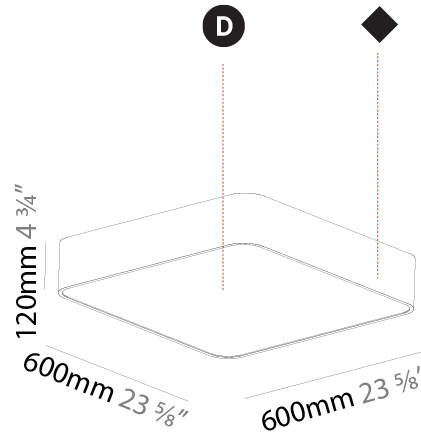

GENERAL

Series: Smoothy
Subseries: Smoothy Standard
Brand: Prolicht
Division: Architectural
Mounting Type: Surface
Mounting Location: Ceiling
Subcategory: Ambient

PHYSICAL

Shape: Square
Length (mm): 600
Length (in): 23 5/8
Width (mm): 600
Width (in): 23 5/8
Height (mm): 120
Height (in): 4 3/4
Light Distribution: Direct
Weight (kg): 11.315
Weight (lbs): 24.89
Diffuser: [PMMA - Opal or Micro-Prism](#)
Fixture Finish: [SSR / BKV / CWI / CRY / HAB / UFT / ITA / RUA / FTG / MYG / LOD / PUS / FRO / FUP / KIA / POP / BLS / SPG / MEY / GOH / GUM / CHC / COM / ABZ / JAG / OBR / MOS / ROR](#)
Fixture Material: [Extruded Aluminum / Steel](#)

ELECTRICAL

Lamp Type: LED (Zhaga Standard)
Input Wattage (W): 55
Total Output Wattage (W): 49.7
Dimming: [Non-Dimmable](#)
Driver Included: Yes
Driver Location: Integrated
Driver Type: Constant Current - Universal
Driver Class: Class 2
Input Voltage (V): 120 - 277
Constant Current (MA): 350
Upon Request: (Not included - see components) Integral: 0-10Vdc dimming / Phase dimming 120Vac only

LED

Color Temperature (°K): [3000 / 3500 / 4000](#)
Max. Delivered Lumen (lm): 5520 / 5606 / 5720
CRI: >80 CRI
Efficiency (%): 0.867
Lamp Life (hrs): 50000

OPTICAL

RATINGS AND CERTIFICATIONS

Certified By: Certified for North American Standards
IP rating: IP20