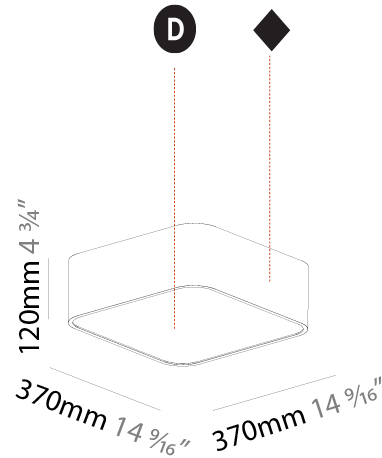

GENERAL

Series: Smoothy
Subseries: Smoothy Standard
Brand: Prolicht
Division: Architectural
Mounting Type: Surface
Mounting Location: Ceiling
Subcategory: Ambient

PHYSICAL

Shape: Square
Length (mm): 370
Length (in): 14 ⁹/₁₆
Width (mm): 370
Width (in): 14 ⁹/₁₆
Height (mm): 120
Height (in): 4 ³/₄
Light Distribution: Direct
Weight (kg): 3.458
Weight (lbs): 7.61
Diffuser: PMMA - Opal or Micro-Prism
Fixture Finish: SSR / BKV / CWI / CRY / HAB / UFT / ITA / RUA / FTG / MYG / LOD / PUS / FRO / FUP / KIA / POP / BLS / SPG / MEY / GOH / GUM / CHC / COM / ABZ / JAG / OBR / MOS / ROR
Fixture Material: Extruded Aluminum / Steel

ELECTRICAL

Lamp Type: LED (Zhaga Standard)
Input Wattage (W): 13.2
Total Output Wattage (W): 12
Dimming: Non-Dimmable
Driver Included: Yes
Driver Location: Integrated
Driver Type: Constant Current -Universal
Driver Class: Class 2
Input Voltage (V): 120 - 277
Constant Current (MA): 350
Upon Request: 0-10Vdc dimming / Phase dimming 120Vac only

LED

Color Temperature (°K): 3000 / 3500 / 4000
Max. Delivered Lumen (lm): 1380 / 1401 / 1430
CRI: >80 CRI
Efficiency (%): 0.867
Lamp Life (hrs): 50000

OPTICAL

RATINGS AND CERTIFICATIONS

Certified By: Certified for North American Standards
IP rating: IP20