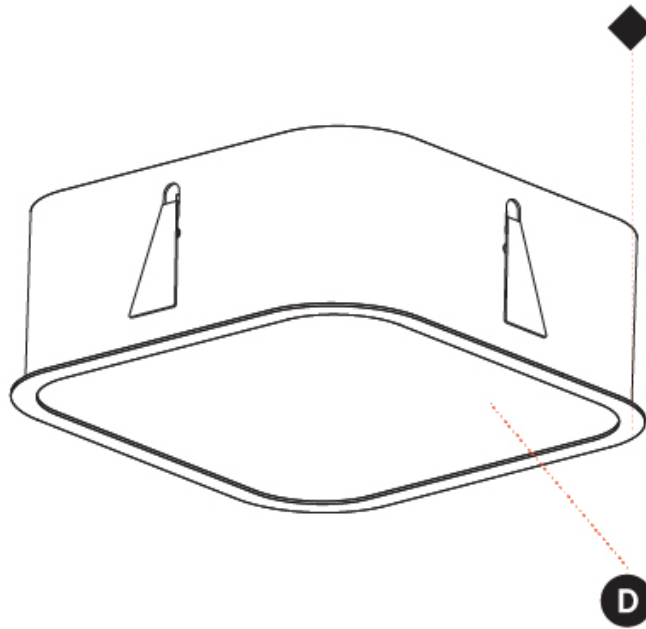

SMOOTHY STANDARD RECESSED

A37595-

PROJECT _____

TYPE _____

SPECIFIER _____

QUANTITY _____

DATE _____

A